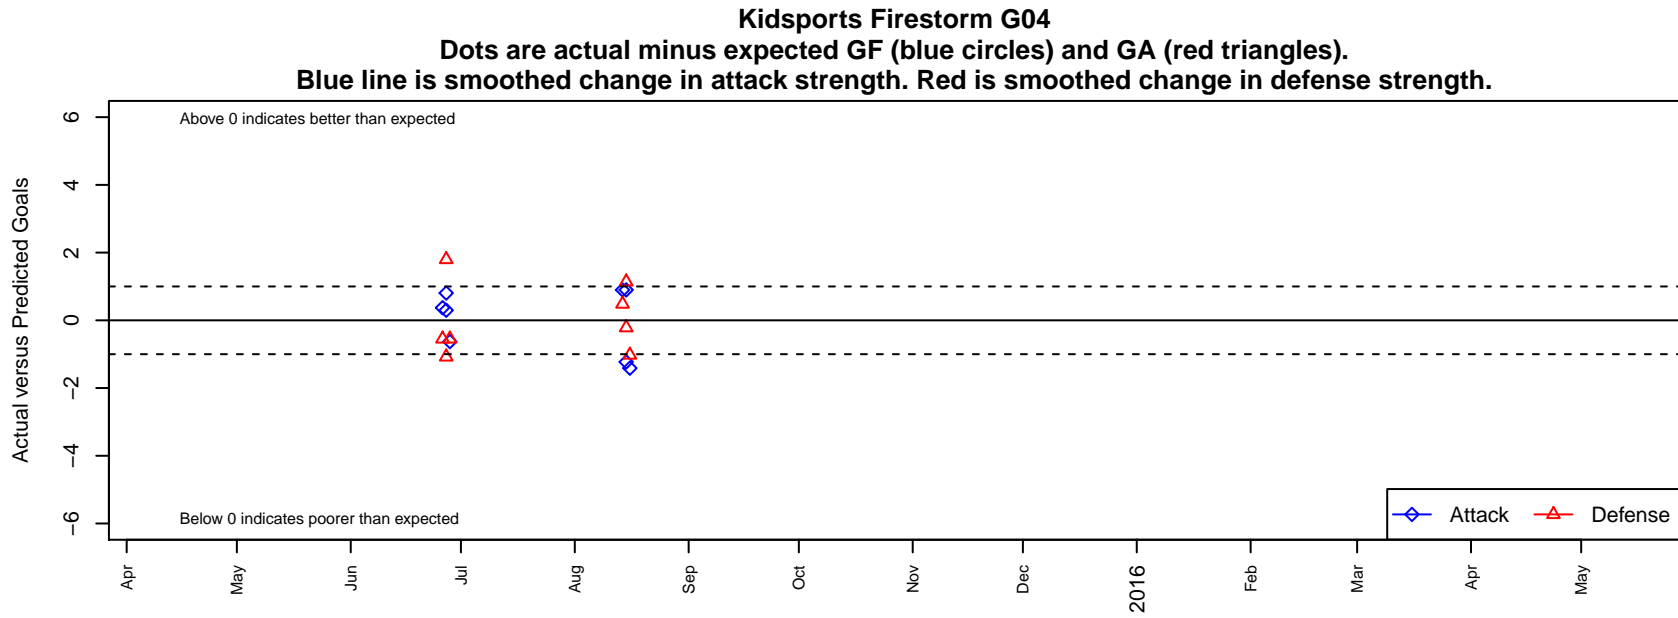

Kidsports Firestorm G04

, OR
G04 total strength=225
attack=0.13 defense=0.15

alt names used:
Kidsports Firestorm
Kidsports Firestorm G04

Venues played:
2015 Capital Cup GU11 Bronze
2015 Mt Hood Challenge U11

**attack and defense variance (black dot)
relative to other teams
and top 10 in region**

**attack and defense rating
relative to others at age
and all opponents in last 13 months**

**attack and defense rating
relative to others at age
and all opponents in last 13 months**

Performance relative to 13 month average

Performance relative to 13 month average

Distribution of opponents
 Red = Lose zone, Blue = Win zone, Green = Even
 Black line separates win/lose zones

lot. A=Neither has attack advantage, B=Opponent has both attack and defense advantage, C=Opponent has both attack and defense disadvantage, D=Both have