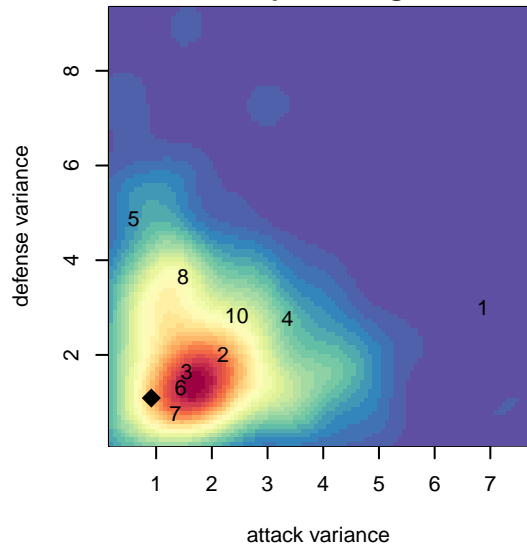

Kidsports Firestorm G04

, OR
G04 total strength=225
attack=0.13 defense=0.15

alt names used:
Kidsports Firestorm
Kidsports Firestorm G04

Venues played:
2015 Capital Cup GU11 Bronze
2015 Mt Hood Challenge U11

**attack and defense variance (black dot)
relative to other teams
and top 10 in region**

**attack and defense rating
relative to others at age
and all opponents in last 13 months**

**attack and defense rating
relative to others at age
and all opponents in last 13 months**

Performance relative to 13 month average

Performance relative to 13 month average

Distribution of opponents
 Red = Lose zone, Blue = Win zone, Green = Even
 Black line separates win/lose zones

lot. A=Neither has attack advantage, B=Opponent has both attack and defense advantage, C=Opponent has both attack and defense disadvantage, D=Both have